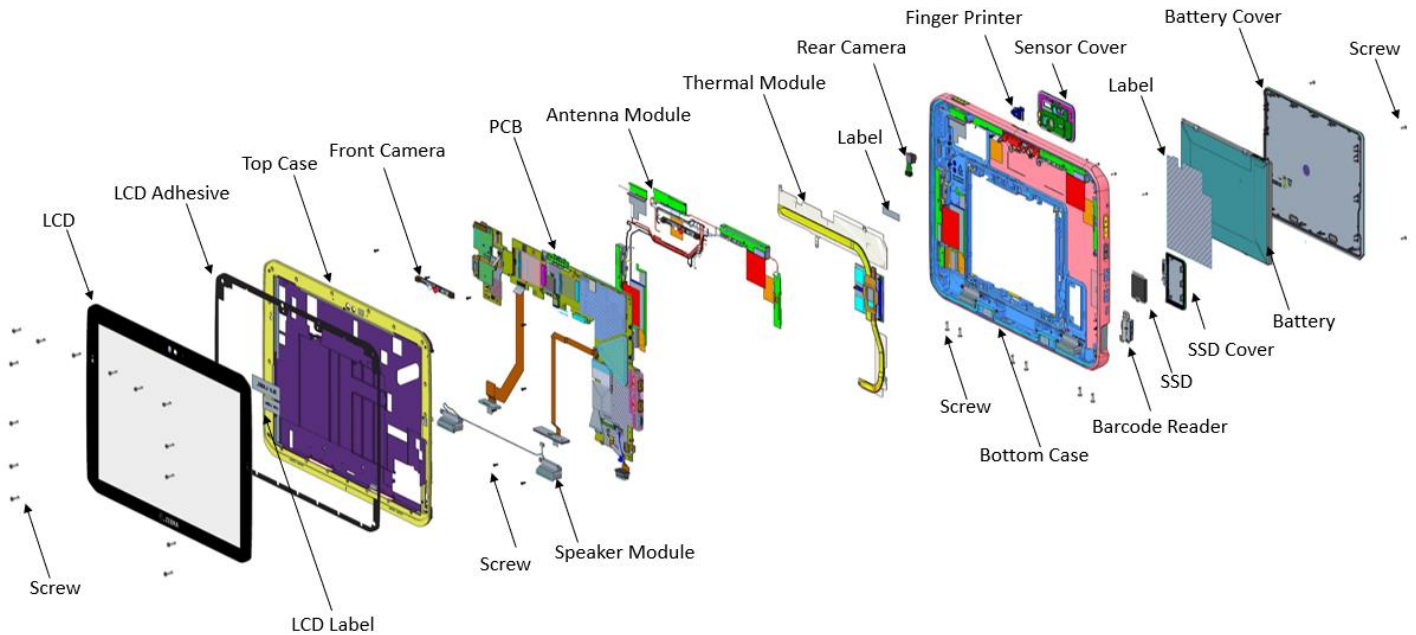

ET80/ET85 RUGGED 2-IN-1 WINDOWS TABLETS

This document was compiled from information available at the time of publication and is issued only as an information source. No warranty as to accuracy or completeness is expressed or implied. This document is subject to change without notice.